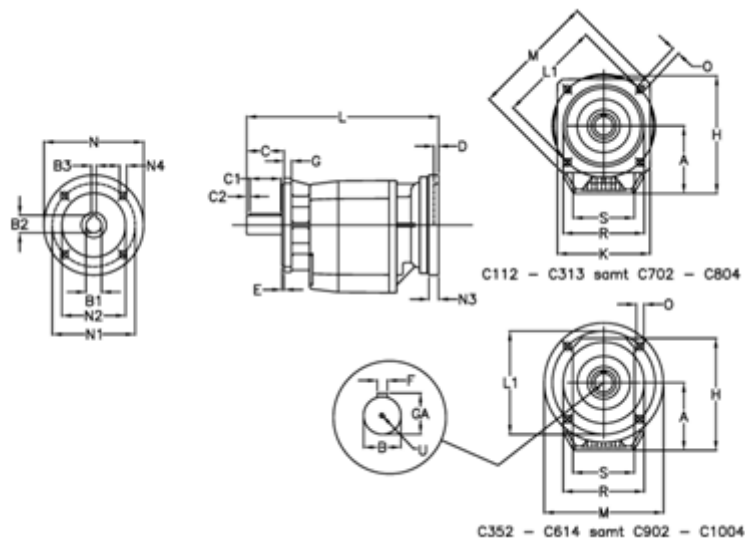

# Data Sheet

Article number: 40600816902435  
 Description: Helical gearbox  
 C803F-169-P90B5

## Measures

A = 247.0	D = 4.0	L1 = 350	R = 320
B = 80	E = 5	M = 400	S = 300
B1 = 24	F = 22	N = 200	U = M20x42
B2 = 27.3	G = 20	N1 = 165	
B3 = 8	GA = 85.0	N2 = 130	
C = 140	H = 422.0	N3 = 0	
C1 = 110	K = 350	N4 = M10x12	
C2 = 15	L = 533.0	O = 18.0	